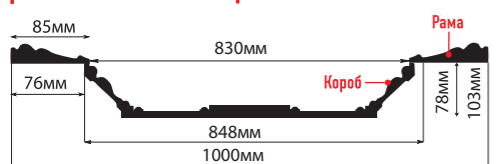

рама: 1000x1000x25   короб: 848x848x78