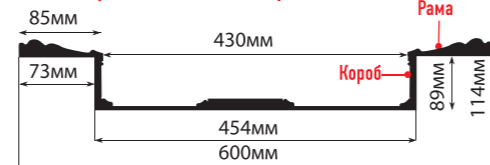

D203-57 (220x113x70)

DK-211-57(153x172x45)

D201-57 (100x11x2400)

D206-57 (120x120x11)

D204-57 (115x95x14)