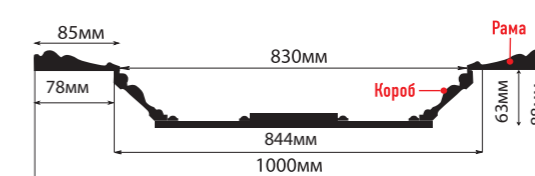

D31-13 (300x300x32)

КУПОЛ

KP100-13 (1000x1000x88)

рама: 1000x1000x25 короб: 844x844x63

ВСТАВКИ

130-2-18 (55x55)

157-2-18 (100x100)

185-2-13 (100x100)