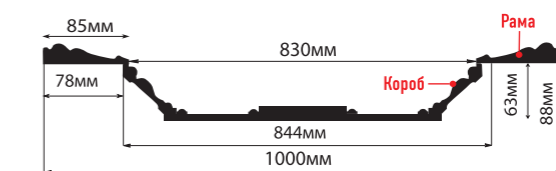

D3060-14 (600x300x18)

D30-14 (300x300x18)

D31-14 (300x300x32)

КУПОЛ

KP100-14 (1000x1000x88)

рама: 1000x1000x25 короб: 844x844x63

ВСТАВКИ

130-2-19 (55x55)